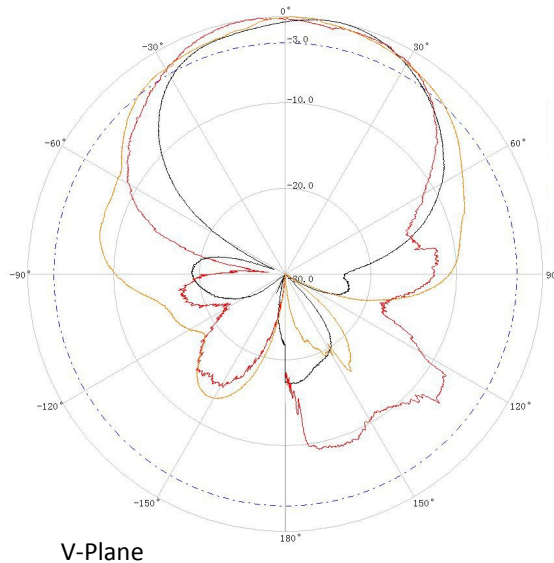

> Part Number: **ATS-OHDP-245-46-3RPSP-36**

> **2.45 GHZ**

> **5.5 GHZ**

### Radiation Pattern Legend

Lead 1: Black    Lead 2: Red    Lead 3: Orange