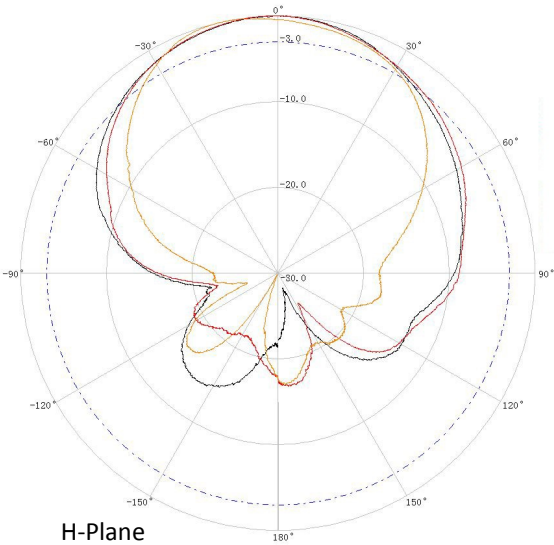

> Part Number: **ATS-OHDP-245-46-3RPSP-36**

> **2.45 GHZ**

> **5.5 GHZ**

### Radiation Pattern Legend

Lead 1: Black    Lead 2: Red    Lead 3: Orange