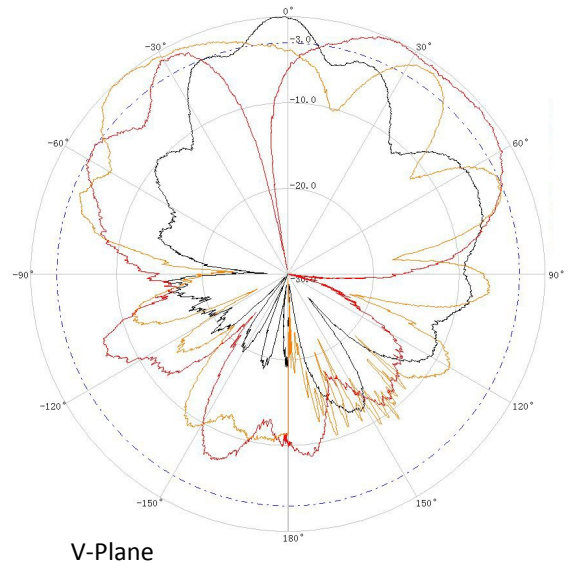

> Part Number: **ATS-OHDP-245-46-3RPSP-36**

> **2.45 GHZ**

> **5.5 GHZ**

### Radiation Pattern Legend

Lead 1: Black    Lead 2: Red    Lead 3: Orange