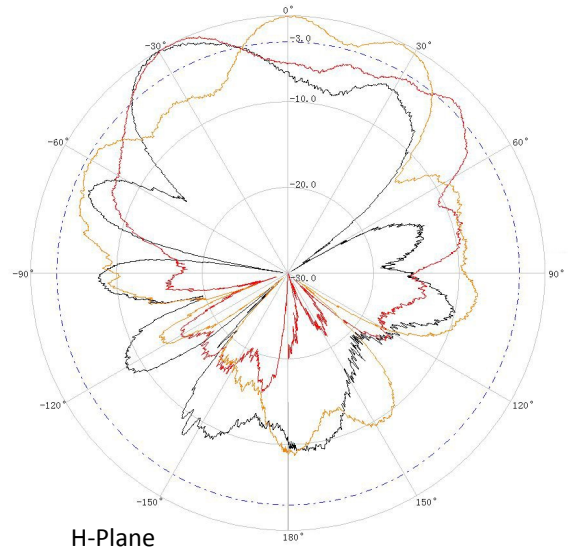

> Part Number: **ATS-OHDP-245-46-3RPSP-36**

> **2.45 GHZ**

> **5.5 GHZ**

### Radiation Pattern Legend

Lead 1: Black    Lead 2: Red    Lead 3: Orange