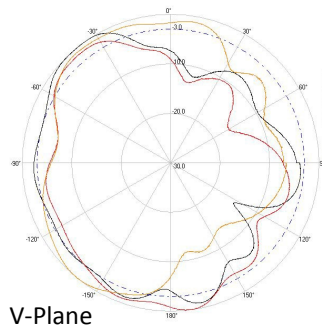

> 2.45 GHZ