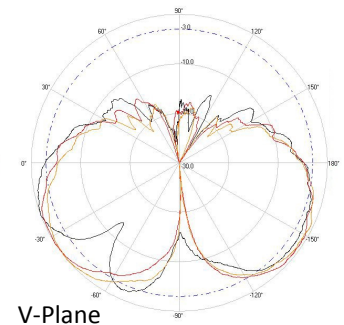

> 5.5 GHZ

The facts and figures herein are carefully compiled to the best of our knowledge and are intended for general informational purposes only. Responsibility for the use and application of AccelTex Solutions materials rests with the end user. All AccelTex Solutions products are sold pursuant to the AccelTex Solutions Terms and Conditions of Sale. © 2014 AccelTex Solutions. All Rights Reserved. AccelTex, AccelTex Solutions the AccelTex Solutions Logo and other marks are trademarks or registered trademarks of AccelTex Solutions. Other products or service names may be the property of third parties.

1.888.406.8906
SALES@ACCELTEX.COM