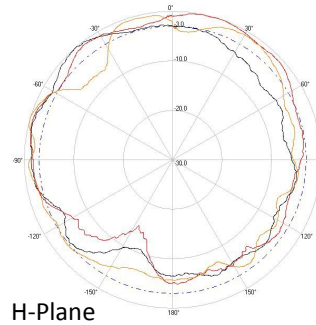

> 5.5 GHZ

The facts and figures herein are carefully compiled to the best of our knowledge and are intended for general informational purposes only. Responsibility for the use and application of AccelTex Solutions materials rests with the end user. All AccelTex Solutions products are sold pursuant to the AccelTex Solutions Terms and Conditions of Sale. © 2014 AccelTex Solutions. All Rights Reserved. AccelTex, AccelTex Solutions the AccelTex Solutions Logo and other marks are trademarks or registered trademarks of AccelTex Solutions. Other products or service names may be the property of third parties.

1.888.406.8906
SALES@ACCELTEX.COM