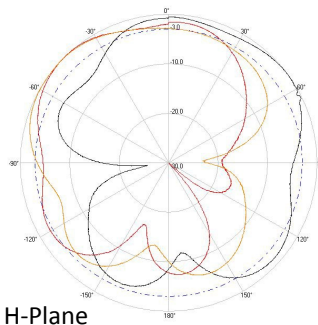

> 2.45 GHZ