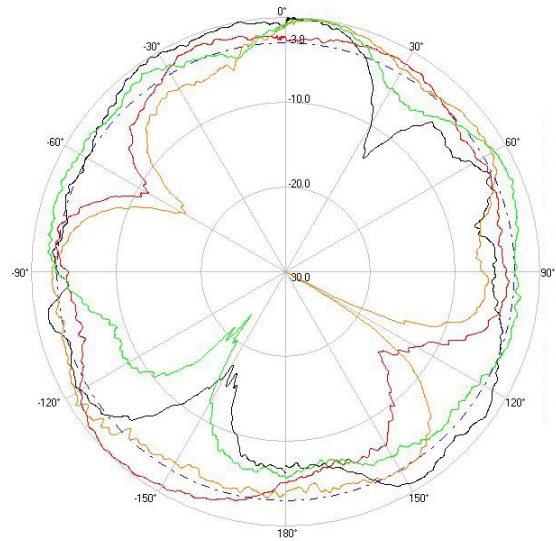

> Part Number: ATS-OO-245-46-4RPSP-36

> 2.45 GHZ

> 5.5 GHZ

H-Plane

H-Plane

V-Plane

V-Plane

Radiation Pattern Legend

Lead 1: Black Lead 2: Red Lead 3: Orange Lead 4: Green