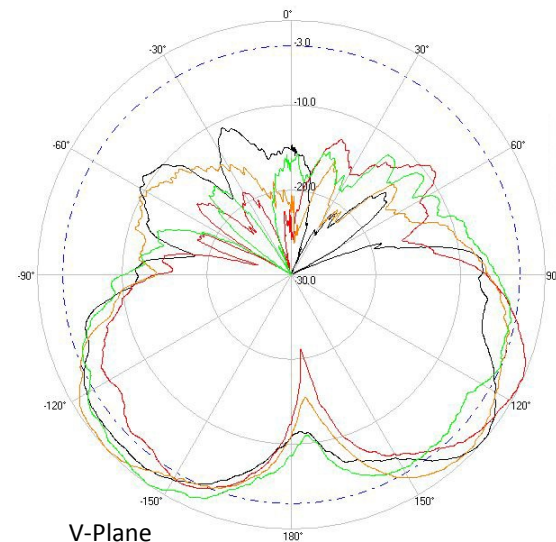

> Part Number: ATS-OO-245-46-4RPSP-36

> 2.45 GHZ

> 5.5 GHZ

H-Plane

H-Plane

V-Plane

V-Plane

Radiation Pattern Legend

Lead 1: Black Lead 2: Red Lead 3: Orange Lead 4: Green