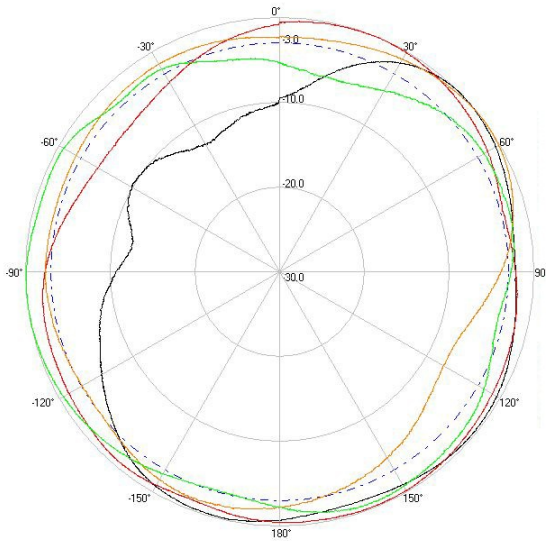

> Part Number: ATS-OO-245-46-4RPSP-36

> 2.45 GHZ

> 5.5 GHZ

H-Plane

H-Plane

V-Plane

V-Plane

Radiation Pattern Legend

Lead 1: Black Lead 2: Red Lead 3: Orange Lead 4: Green