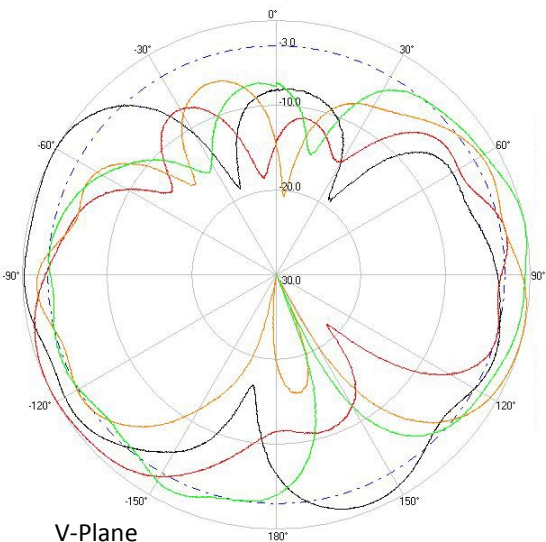

> Part Number: ATS-OO-245-46-4RPSP-36

> 2.45 GHZ

> 5.5 GHZ

H-Plane

H-Plane

V-Plane

V-Plane

Radiation Pattern Legend

Lead 1: Black Lead 2: Red Lead 3: Orange Lead 4: Green