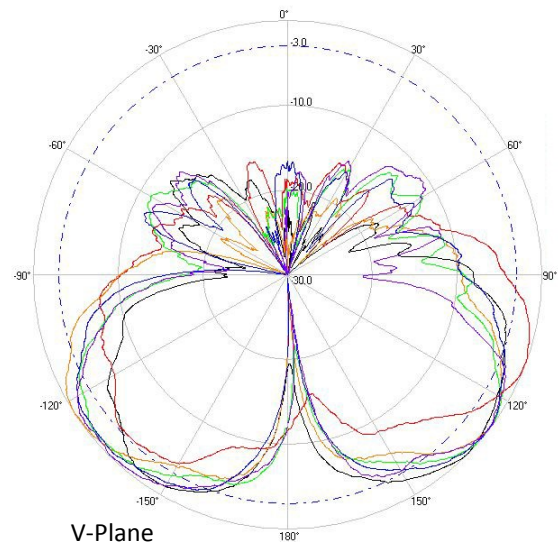

> Part Number: **ATS-OO-245-46-6RPSP-36**

> **2.45 GHZ**

> **5.5 GHZ**

### Radiation Pattern Legend

Lead 1: Black    Lead 2: Red    Lead 3: Orange    Lead 4: Green    Lead 5: Blue    Lead 6: Purple