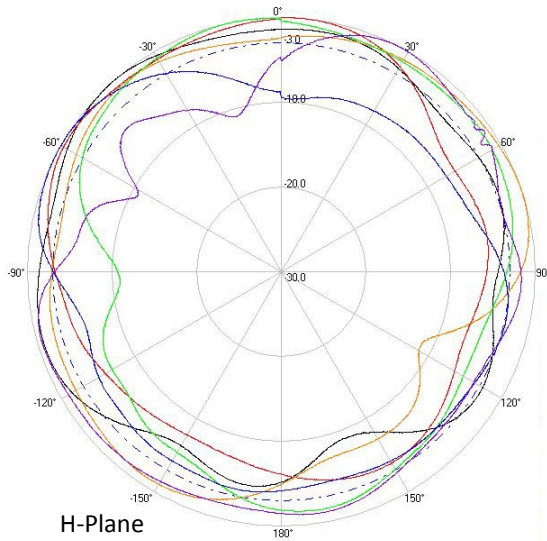

> Part Number: **ATS-OO-245-46-6RPSP-36**

> **2.45 GHZ**

> **5.5 GHZ**

### Radiation Pattern Legend

Lead 1: Black    Lead 2: Red    Lead 3: Orange    Lead 4: Green    Lead 5: Blue    Lead 6: Purple