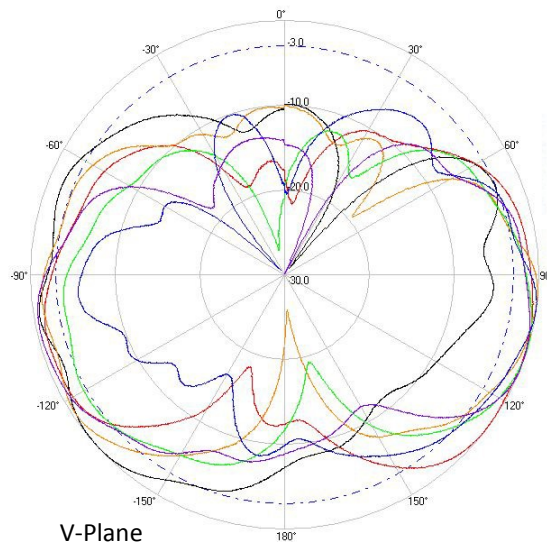

> Part Number: **ATS-OO-245-46-6RPSP-36**

> **2.45 GHZ**

> **5.5 GHZ**

### Radiation Pattern Legend

Lead 1: Black    Lead 2: Red    Lead 3: Orange    Lead 4: Green    Lead 5: Blue    Lead 6: Purple