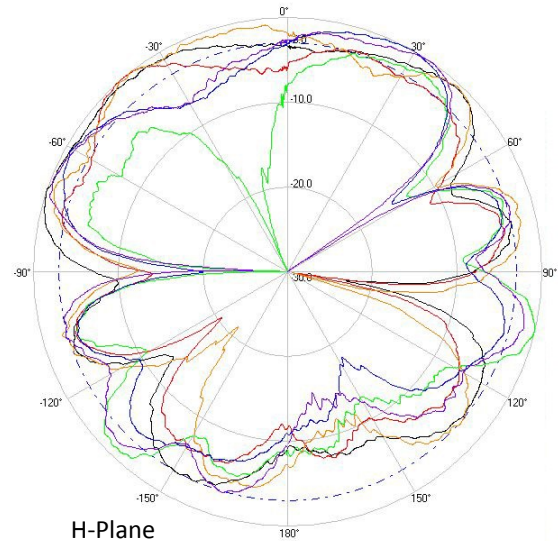

> Part Number: **ATS-OO-245-46-6RPSP-36**

> **2.45 GHZ**

> **5.5 GHZ**

### Radiation Pattern Legend

Lead 1: Black    Lead 2: Red    Lead 3: Orange    Lead 4: Green    Lead 5: Blue    Lead 6: Purple