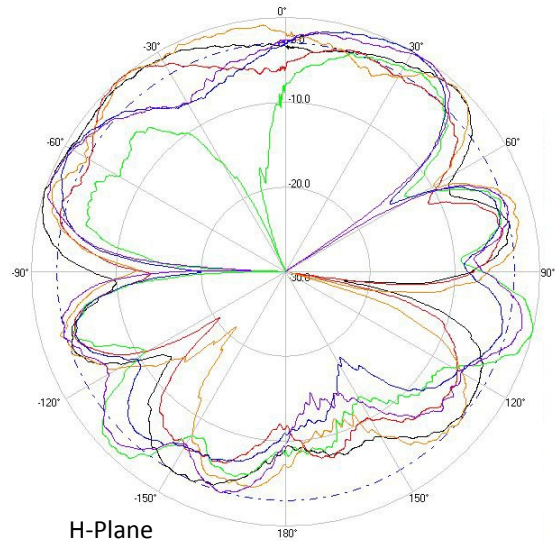

> Part Number: **ATS-OO-245-46-6RPTP-36**

> **2.45 GHZ**

> **5.5 GHZ**

Radiation Pattern Legend

Lead 1: Black Lead 2: Red Lead 3: Orange Lead 4: Green Lead 5: Blue Lead 6: Purple