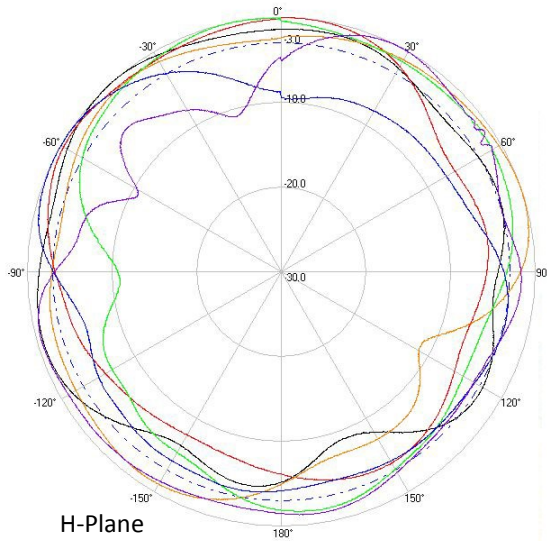

> Part Number: **ATS-OO-245-46-6RPTP-36**

> **2.45 GHZ**

> **5.5 GHZ**

Radiation Pattern Legend

Lead 1: Black Lead 2: Red Lead 3: Orange Lead 4: Green Lead 5: Blue Lead 6: Purple