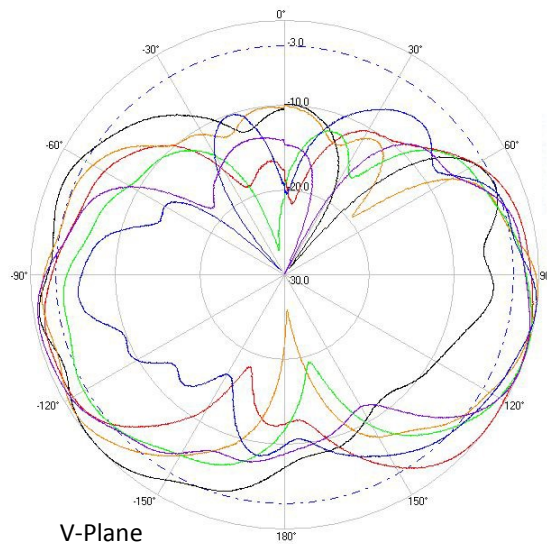

> Part Number: **ATS-OO-245-46-6RPTP-36**

> **2.45 GHZ**

> **5.5 GHZ**

Radiation Pattern Legend

Lead 1: Black Lead 2: Red Lead 3: Orange Lead 4: Green Lead 5: Blue Lead 6: Purple