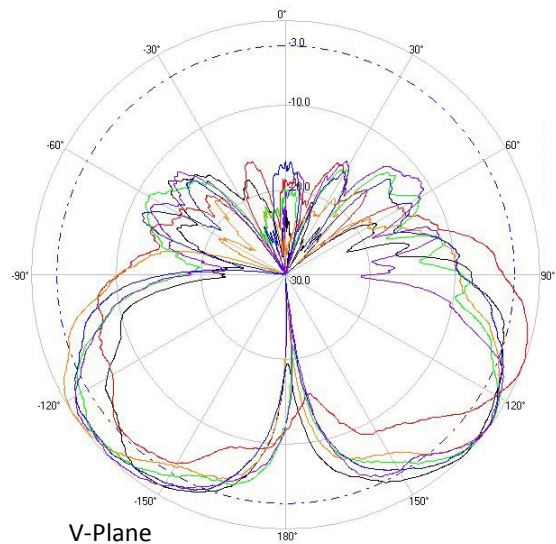

> Part Number: **ATS-OO-245-46-6RPTP-36**

> **2.45 GHZ**

> **5.5 GHZ**

Radiation Pattern Legend

Lead 1: Black Lead 2: Red Lead 3: Orange Lead 4: Green Lead 5: Blue Lead 6: Purple